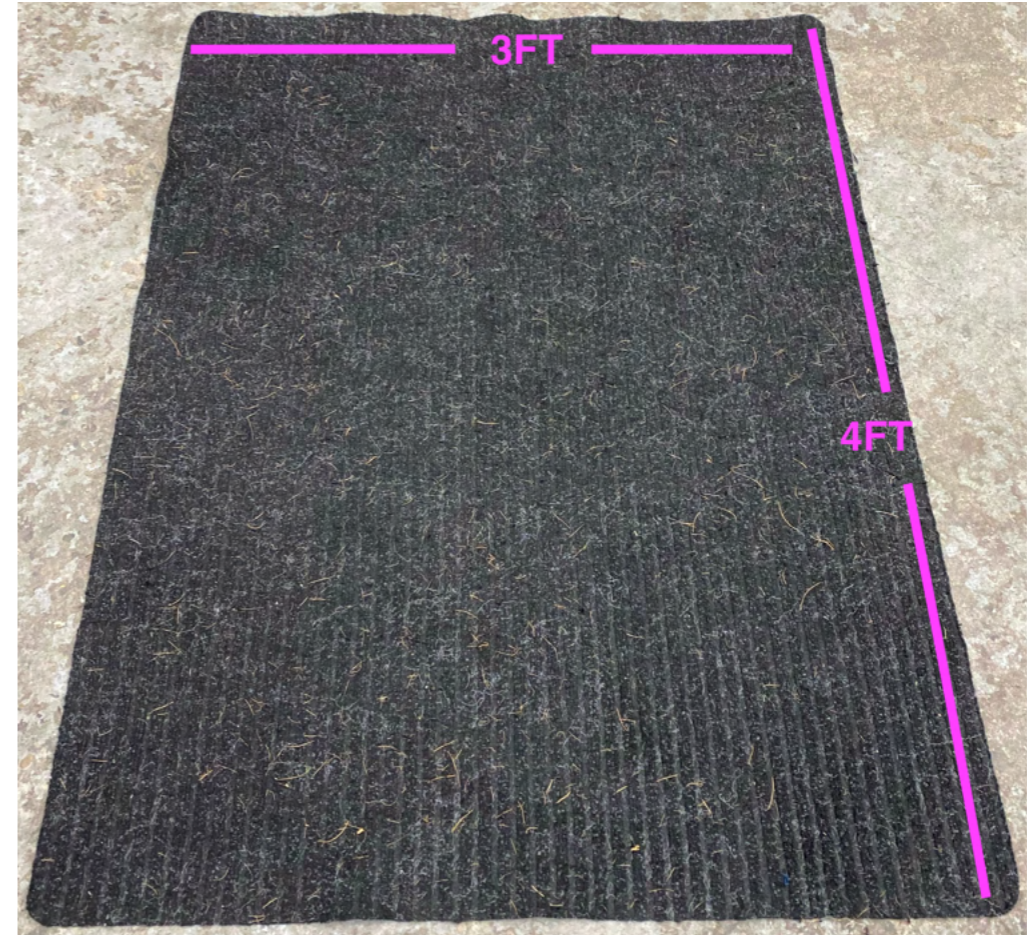

Black Apple Box (Single)

Rubber Mat (3' x 4')

Felt Top Mat (3' x 4')

Ram Board

Ram Board Seam Tape

Ram Board Stair Armor

Carpet Mask

Corrugated Roll