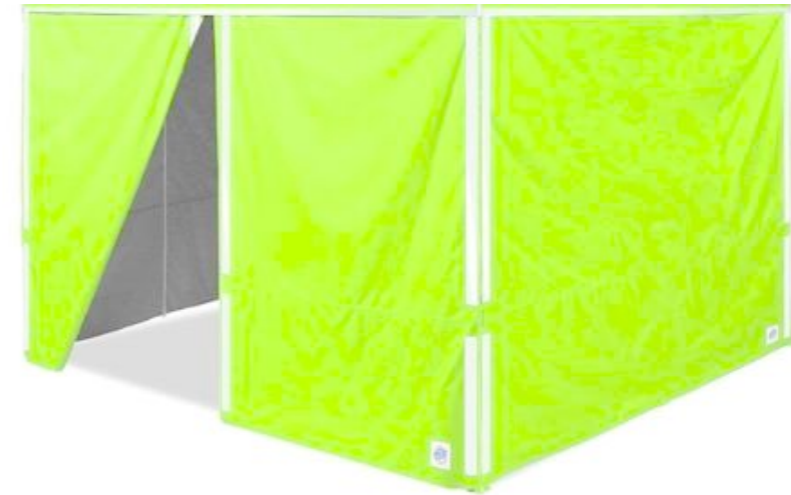

**10x10 E-Z UP Pop Up Tent
*Black, White, or Red**

**10x15 E-Z UP Pop Up Tent
*Black**

**10x20 E-Z UP Pop Up Tent
*Black**

EZ-UP Sandbags
***Hi-viz Yellow, Grey & Blue**

EZ-UP Sidewalls
***Hi-viz Yellow, White, or Black**