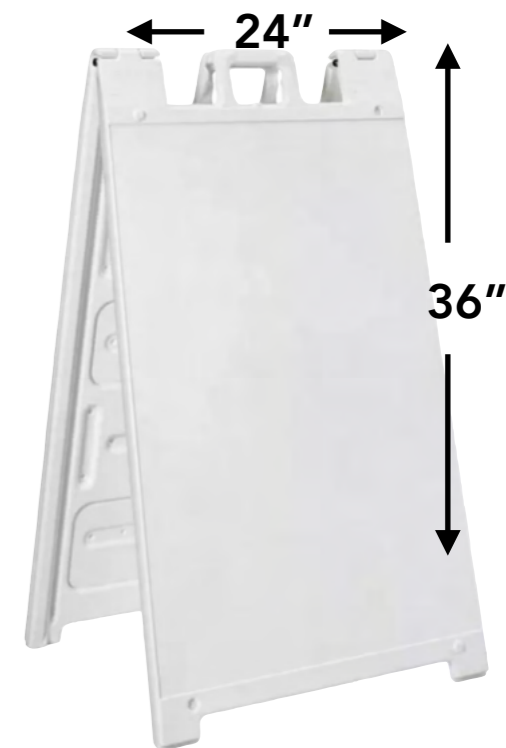

6ft Folding Table & 6ft Non-Folding Tables

8ft Folding Table

Tablecloth 60"x102"

*****Black -or- White**

Traffic Barricade (Pink & Orange)
*Extends up to 10ft

Parking Safety Cone
(Orange 18", Orange 28", & Pink 28")