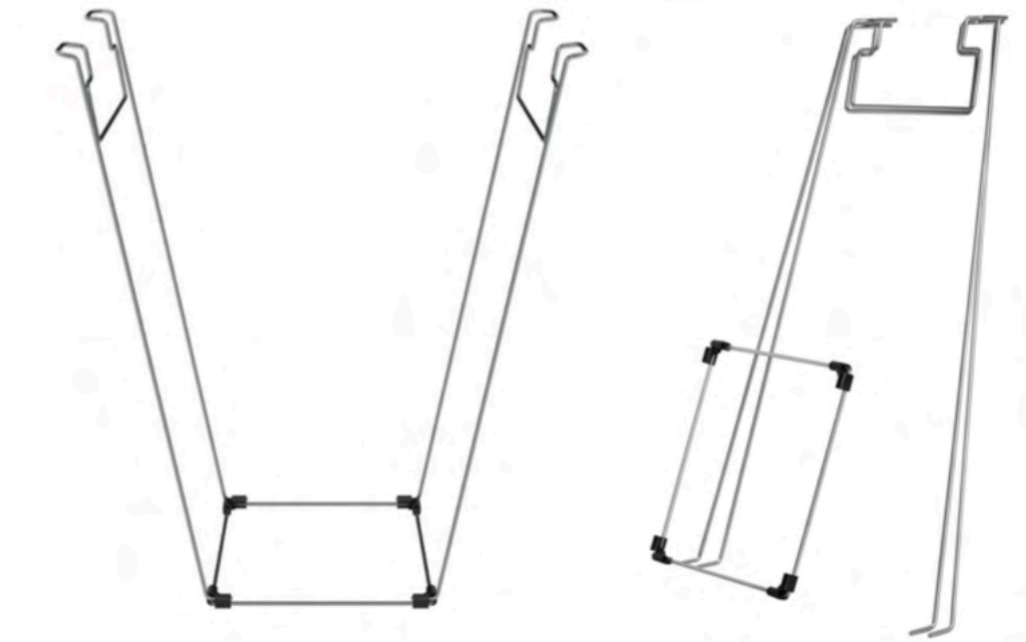

Garbage Bag Stand "Bag Buddy"
(We sell both black and clear contractor bags)