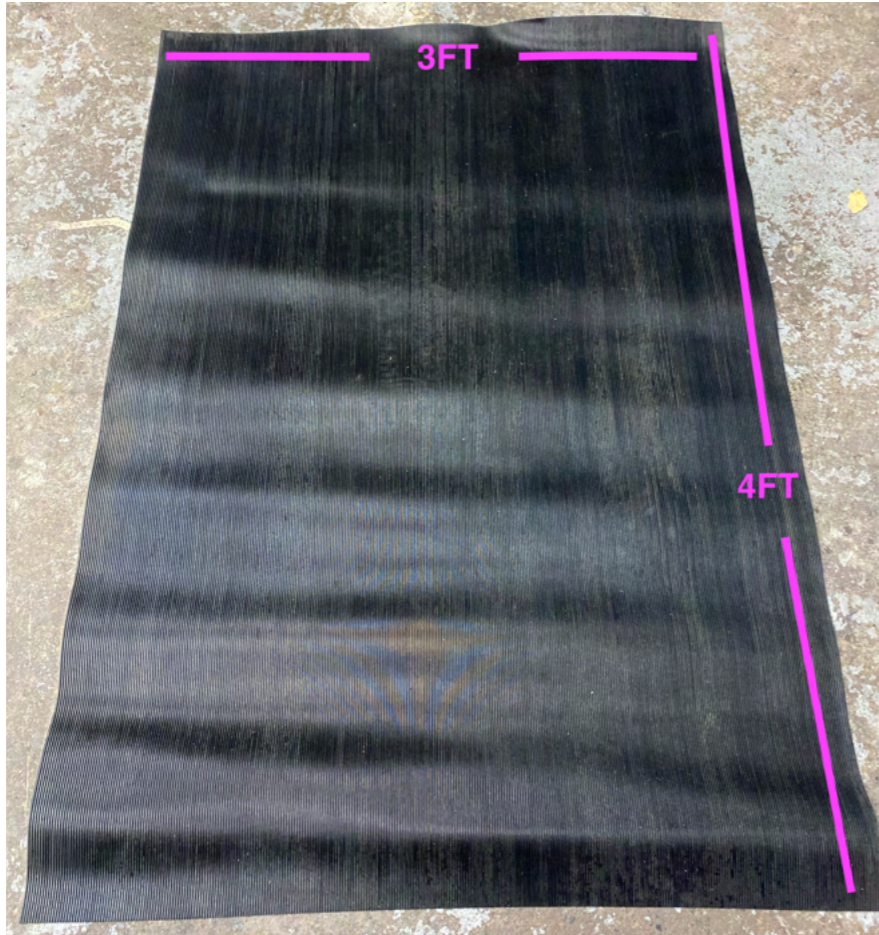

Rubber Mat (3' x 4')