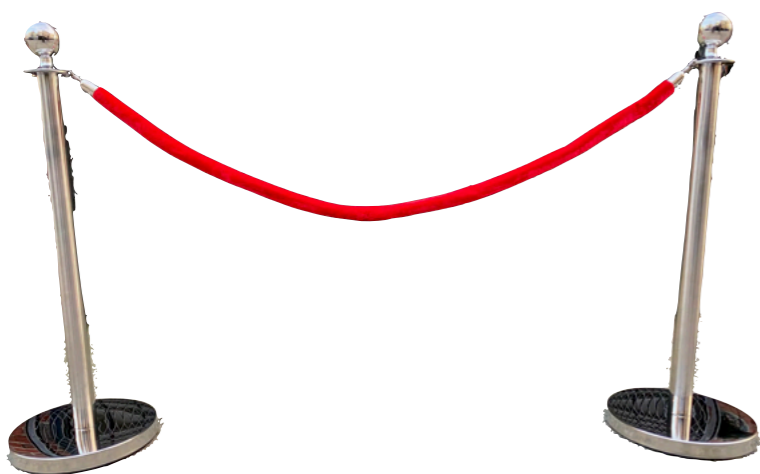

A-Frame Sandwich Board

Chrome Stanchions w/ Velvet Rope

Black Stanchions (Extends up to 10ft)

Safety Vest

Fire Extinguisher

Jumper Cables

Bullhorn

V-Flats (Black & White)