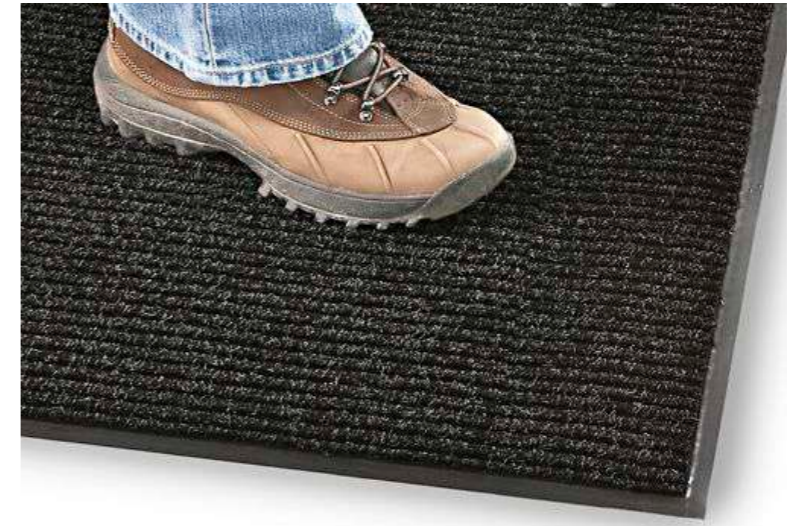

Sm White HMU Mirror

***Studio/Stages ONLY

Gel Kit

4'x8' - V-Flat

Tapes & Ties Kit

Eco Tape Kit

Ram Board

Carpet Mask