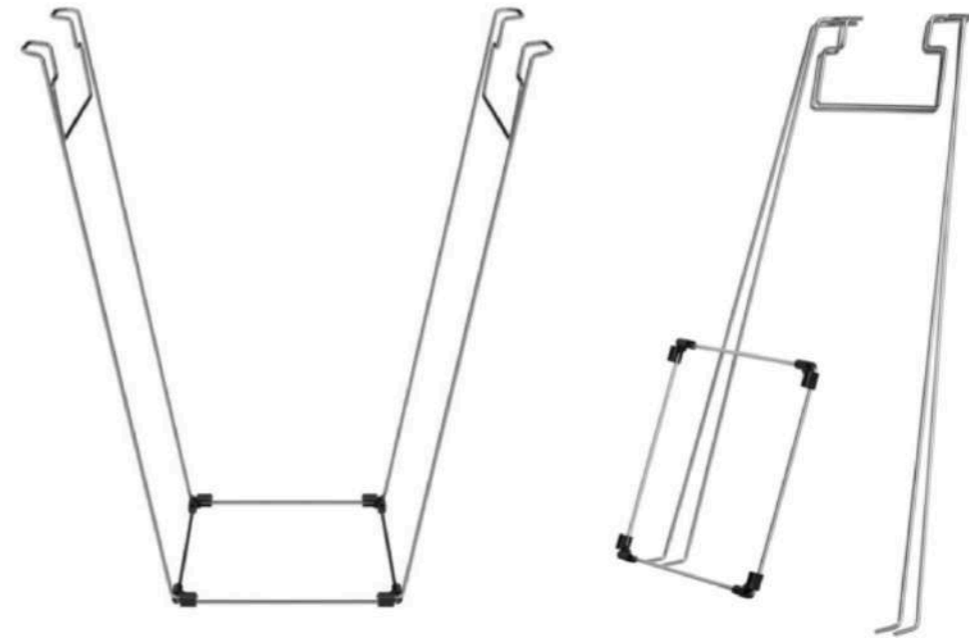

**Garbage Bag Stand "Bag Buddy"
(We sell both black and clear contractor bags)**

***Add Parallel Cables to connect generators and double your output