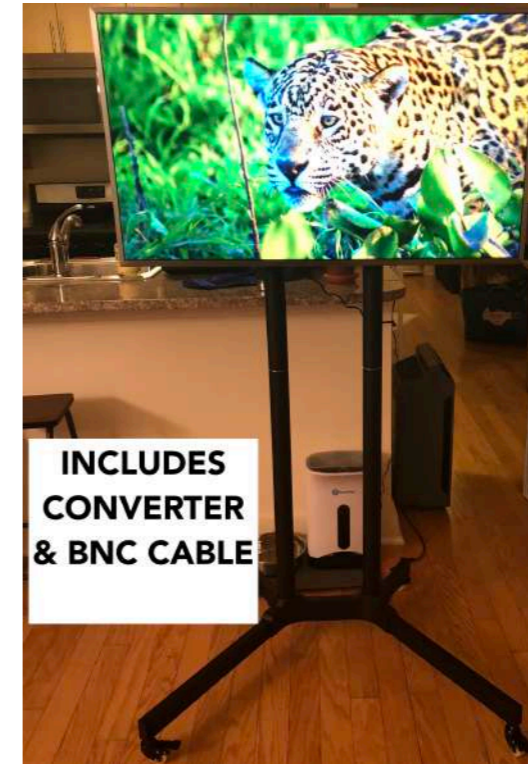

Single Port Charging Pod

***Each walkie comes with one FREE accessory: Hand Mic -or- Surveillance

WiFi/MiFi Internet Jetpack (Verizon Network)
***Up to 10 users may connect

40" Samsung LED HDTV w/ Rolling Stand