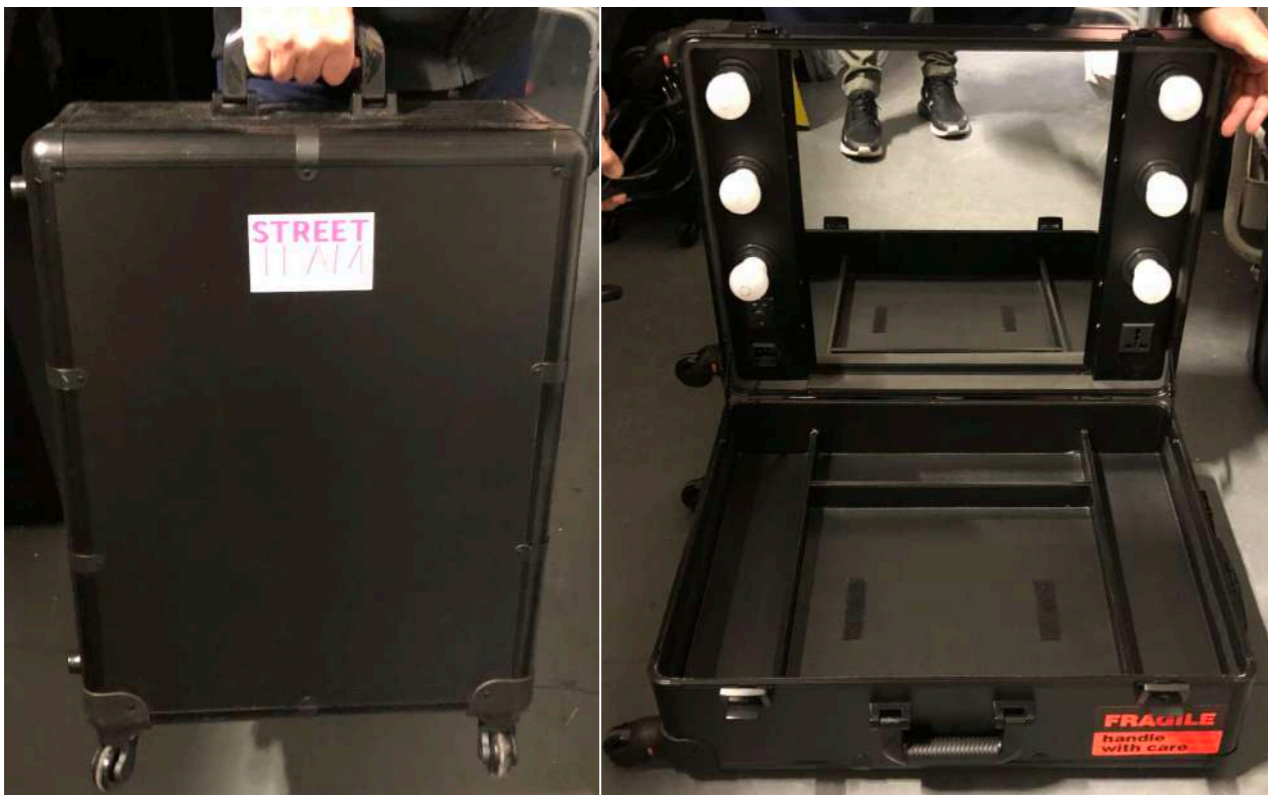

Steamer

Leaning Mirror

Stand Alone Mirrors

Wardrobe Changing Pod
(1 Person)

Standard HMU Mirror (Rolling)

Event Hair & Makeup Stations

XL Trifold HMU Mirror

Lg White HMU Mirror