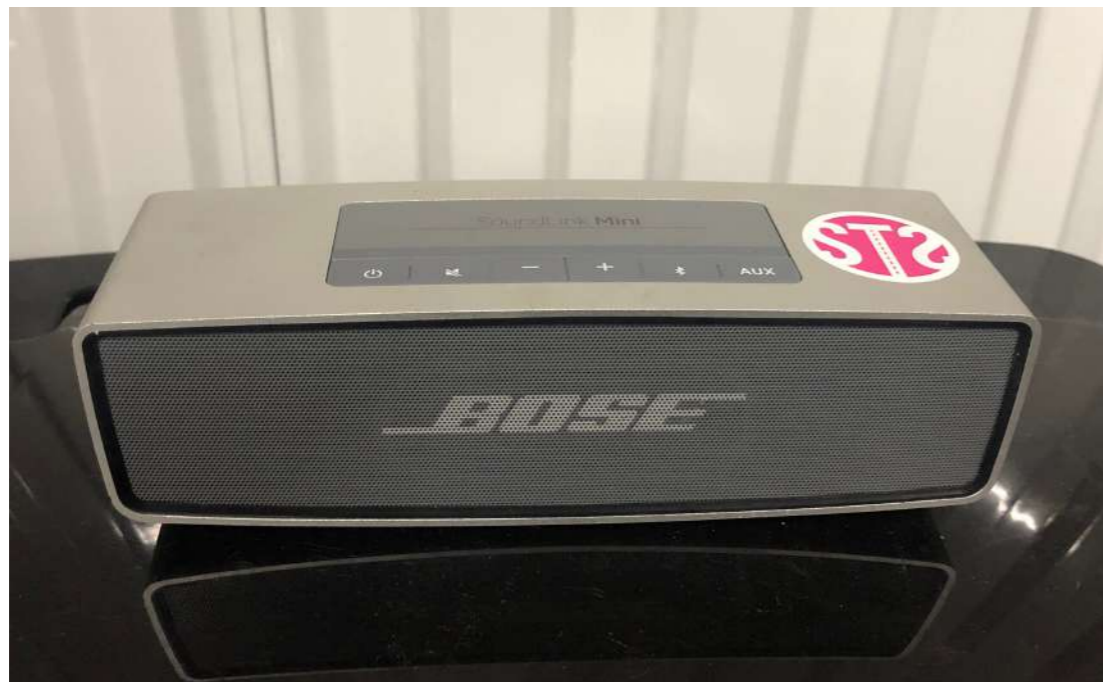

Single Port Charging Pod

***Each walkie comes with one FREE accessory: Hand Mic -or- Surveillance

WiFi/MiFi Internet Jetpack (Verizon Network)
***Up to 10 users may connect

40" Samsung LED HDTV w/ Rolling Stand