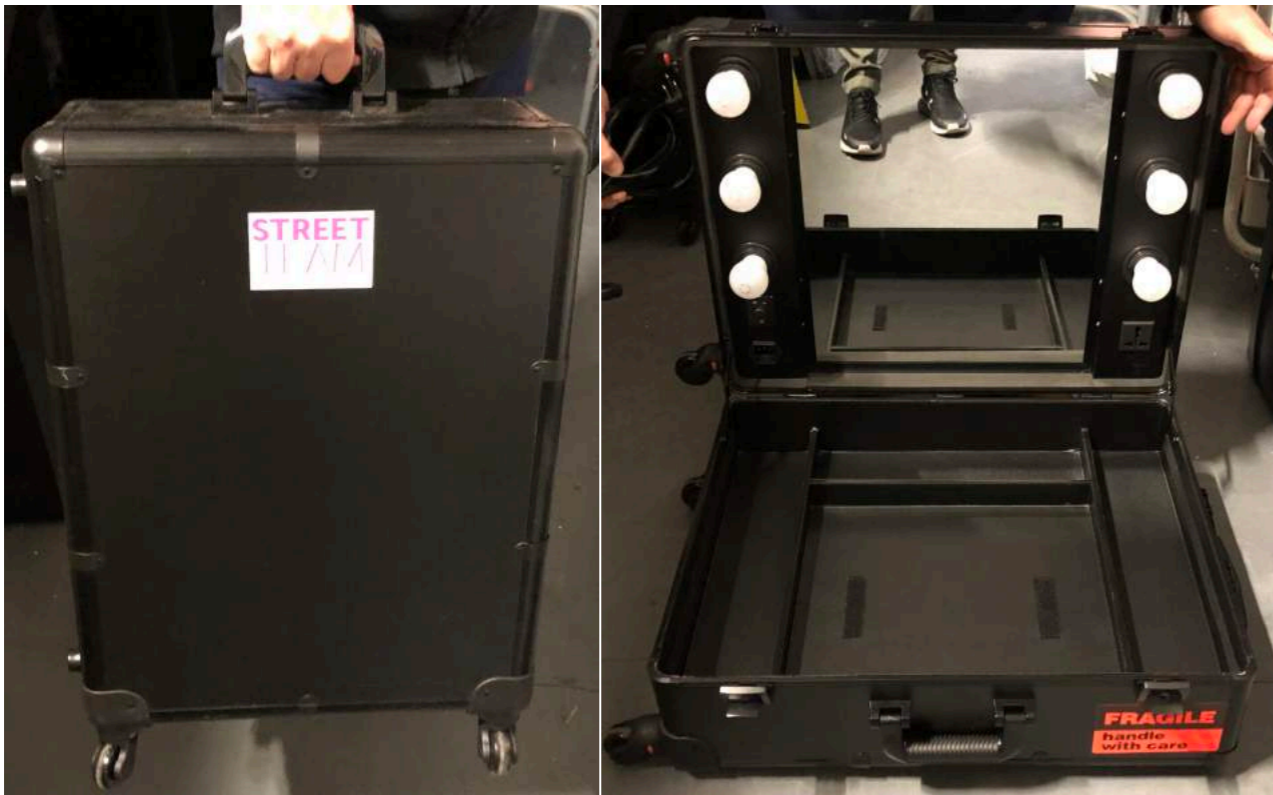

Iron & Ironing Board Set

Steamer

Leaning Mirror

Stand Alone Mirrors

Wardrobe Changing Pod
(1 Person)

Standard HMU Mirror (Rolling)

XL Trifold HMU Mirror

Standard