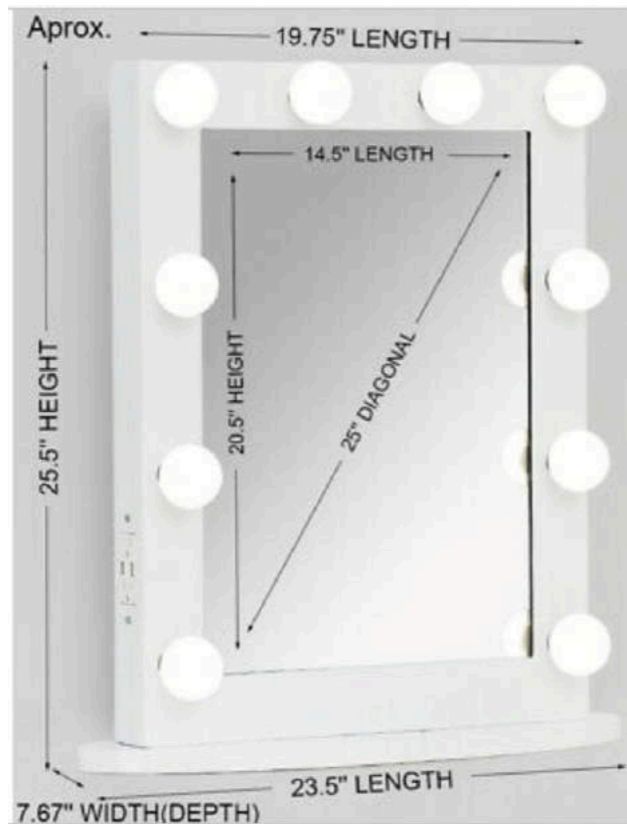

Iron & Ironing Board Set

Steamer

Leaning Mirror

Stand Alone Mirrors

Wardrobe Changing Pod
(1 Person)

Standard HMU Mirror (Rolling)

XL Trifold HMU Mirror

Standard