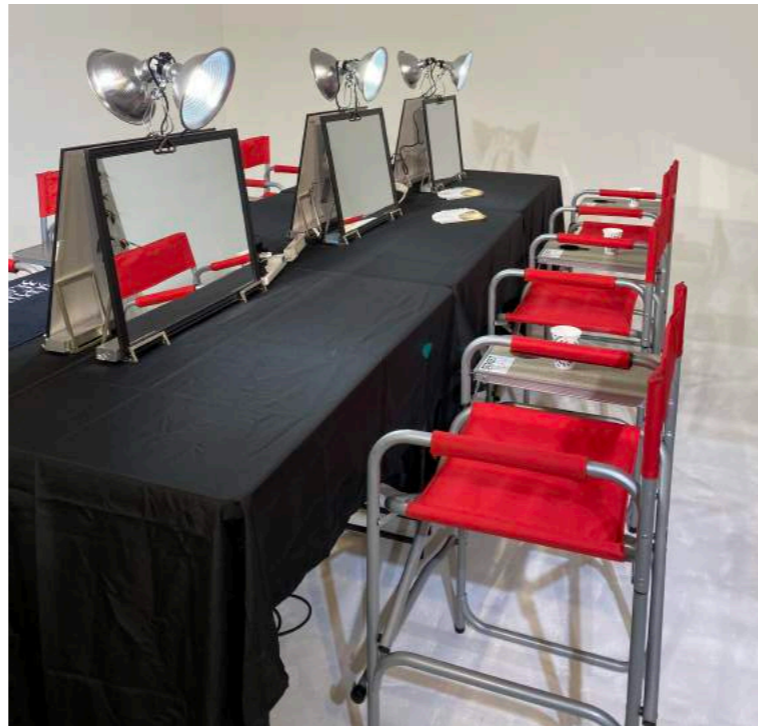

Event Hair & Makeup Stations

Please contact us to discuss your needs so we can customize a solution