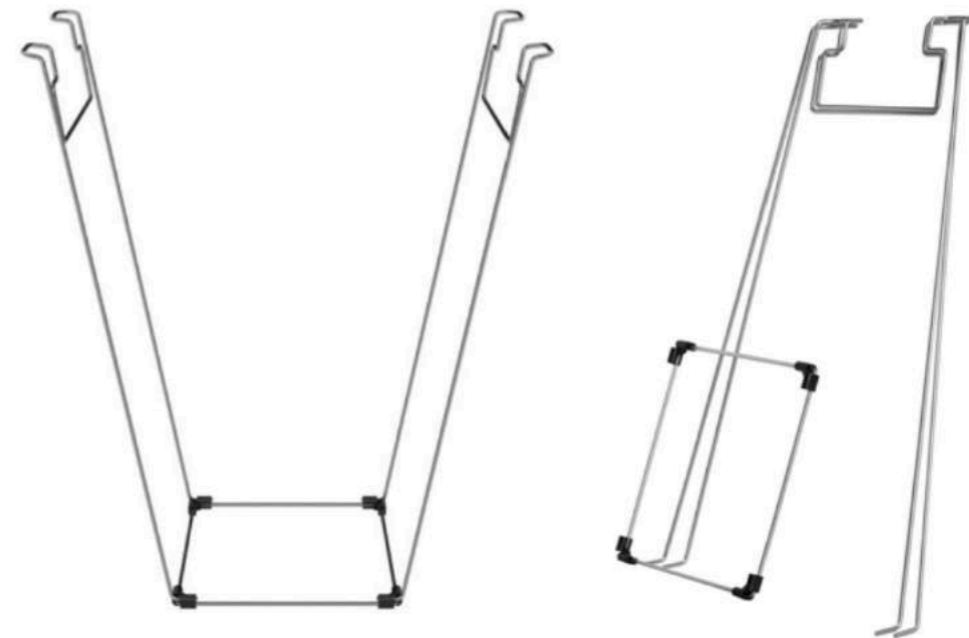

**Garbage Bag Stand "Bag Buddy"
(We sell both black and clear contractor bags)**