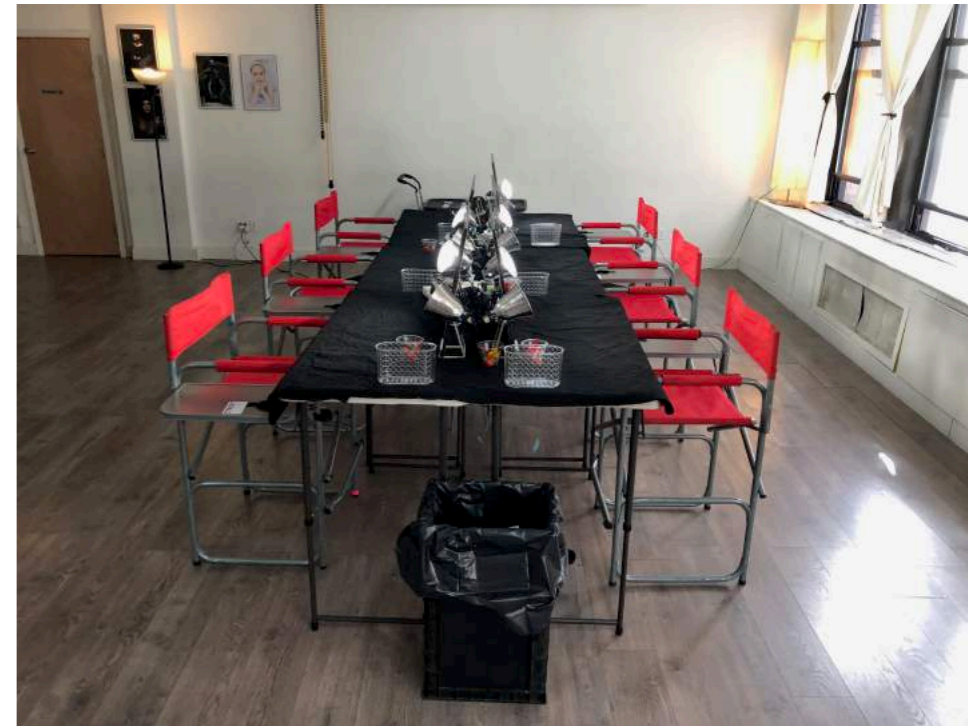

Event Hair & Makeup Stations

Please contact us to discuss your needs so we can customize a solution