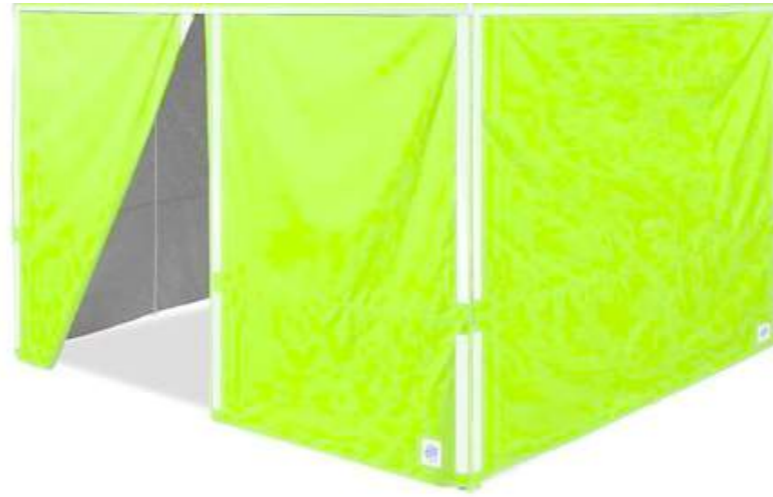

10x10 EZ-UP Pop Up Tent

EZ-UP Sidewalls

EZ-UP Sandbags

Cooler (Rolling 60qt)

Water Dispenser

Hand and Toe Warmers

Emergency Ponchos

Tarps